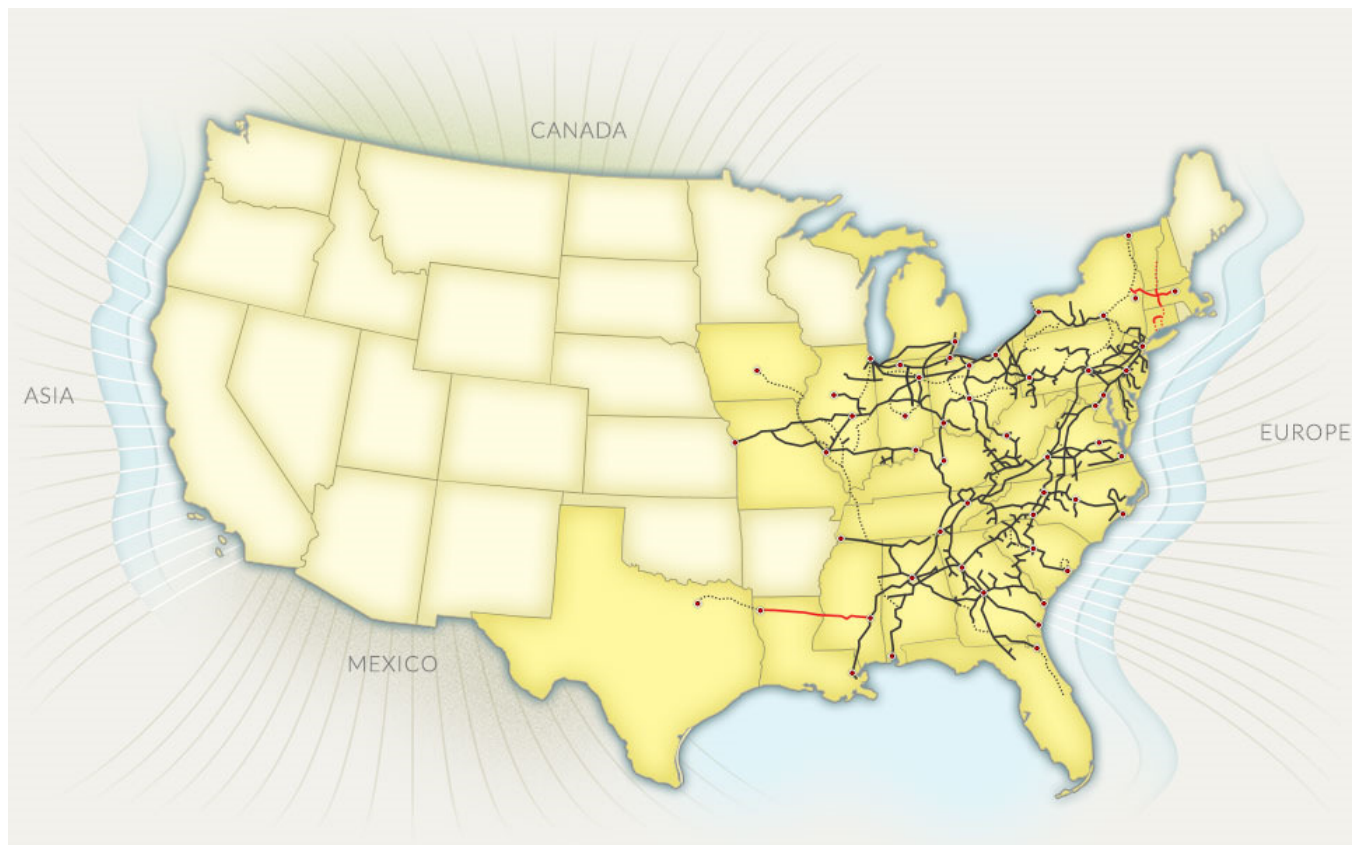

Ship With NS / System Overview

SYSTEM OVERVIEW

NS network

Norfolk Southern System

As a leading transportation provider, Norfolk Southern operates nearly 20,000 route miles in 22 states and D.C., serves every major container port in the East, and also runs the most extensive intermodal network in the East.

Ports Served by NS

NS Connections

Our Short Line Partnerships

Our Corridors

NS Intermodal Network

Copyright ©2014 Norfolk Southern Corp.